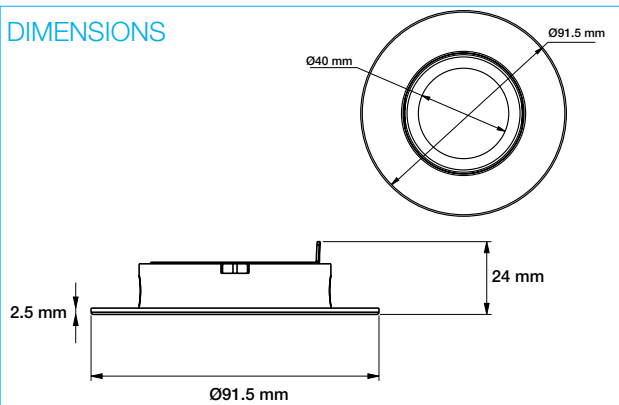

## TECHNICAL DATASHEET

AFD75BZ/A/SN

Ultra Slim Twist & Lock Adjustable Bezel

### DIMENSIONS

<b>Product Code</b>	<b>AFD75BZ/A/SN</b>
Bezels Colour	Satin Nickel
Material	Steel
Compatible Downlight	AFD75
Overall Diameter	Ø91.5 mm
Maximum Adjustment Angle	30°
Guarantee	Lifetime