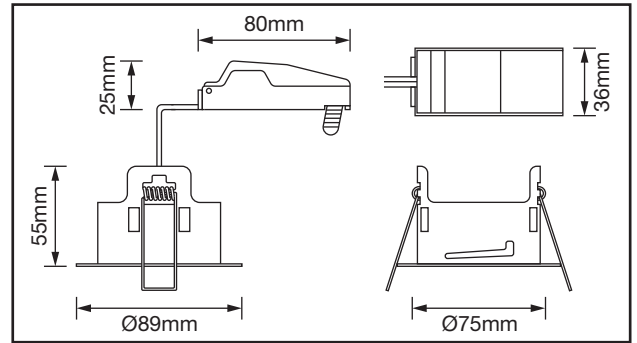

AFD75

GU10 Fire Rated Downlight

iCan75™

PRODUCT FEATURES

- New Improved Design
 - Improved Thermal Management For LED Lamps
 - Improved Connection Box For Wiring
 - Larger Tilt Angle When Used With Adjustable Bezels
 - Improved Longer Lamp Holder
 - Class 2
- 30, 60, 90 Minutes Fire Rated (Timber Joist)
- 30 Minutes Fire Rated Staircraft i-Joist
- 30 Minutes Fire Rated Wolf System Metal Web Joist
- Compliant to; Part B - Fire, Part C - Moisture, Part E - Acoustic & Part L Air Leakage
- Loop-in Loop-Out Quick Connect Push Terminals
- Open Vent Design - Improves Lamp Life
- Low Profile With Ultra Slim Twist & Lock Bezels

TECHNICAL SPECIFICATIONS

PRODUCT CODE	AFD75
Ingress Protection	IP20 / IP65 (Bezel Dependent)
Guarantee	Lifetime
Maximum Rated Power	10W LED Max (7W LED IP65)
Fire Rating	Timber - 30, 60, 90 Minutes / Staircraft i-Joist, Metal Web Joist - 30 Minutes
Class	II

Converter Plates
AFD75/CP/**
Suitable for Ø78-125mm Cutouts

Multiple Plates
AFD75/M/**

*Sold Separately