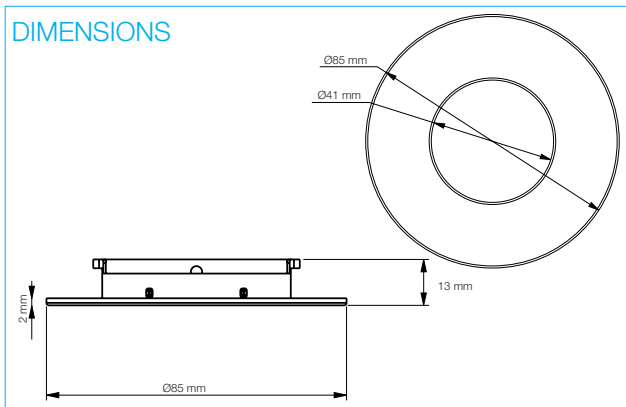

## TECHNICAL DATASHEET

AFD65BZ/F/WH

Ultra Slim Twist & Lock Fixed Bezel

### DIMENSIONS

<b>Product Code</b>	<b>AFD65BZ/F/WH</b>
Bezels Colour	Polar White
Material	Steel
Compatible Downlight	AFD65
Overall Diameter	Ø85 mm
Guarantee	Lifetime