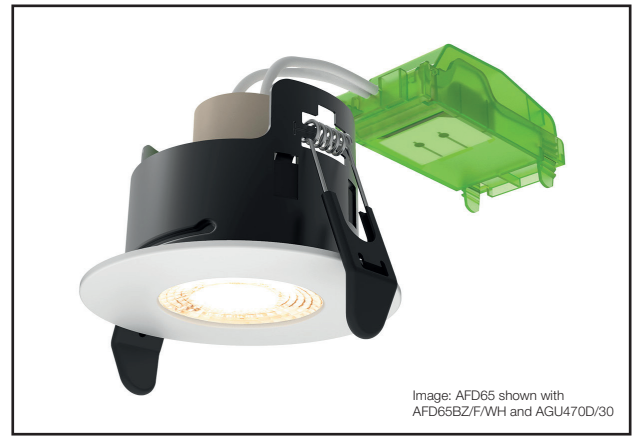

AFD65

GU10 Fire Rated Downlight

iCan65

PRODUCT FEATURES

- New Improved Design
 - Improved Thermal Management For LED Lamps
 - Improved Connection Box For Wiring
 - Improved Longer Lamp Holder
 - Class 2
- 30, 60, 90 Minutes Fire Rated (Timber Joist)
- 30 Minutes Fire Rated Staircraft i-Joist
- 30 Minutes Fire Rated Wolf System Metal Web Joist
- Compliant to; Part B - Fire, Part C - Moisture, Part E - Acoustic & Part L Air Leakage
- Loop-in Loop-Out Quick Connect Push Terminals
- Open Vent Design - Improves Lamp Life
- Low Profile With Ultra Slim Twist & Lock Bezels

TECHNICAL SPECIFICATIONS

PRODUCT CODE	AFD65
Ingress Protection	IP20 / IP65 (Bezel Dependent)
Guarantee	Lifetime
Maximum Rated Power	10W LED Max (7W LED IP65)
Fire Rating	Timber - 30, 60, 90 Minutes / Staircraft i-Joist, Metal Web Joist - 30 Minutes
Class	II