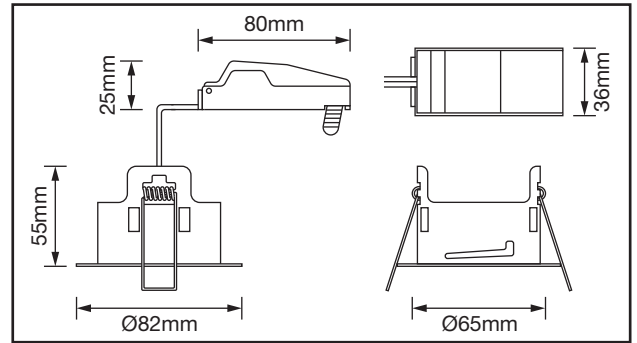

AFD65

GU10 Fire Rated Downlight

iCan65

PRODUCT FEATURES

- New Improved Design
 - Improved Thermal Management For LED Lamps
 - Improved Connection Box For Wiring
 - Improved Longer Lamp Holder
 - Class 2
- 30, 60, 90 Minutes Fire Rated (Timber Joist)
- 30 Minutes Fire Rated Staircraft i-Joist
- 30 Minutes Fire Rated Wolf System Metal Web Joist
- Compliant to; Part B - Fire, Part C - Moisture, Part E - Acoustic & Part L Air Leakage
- Loop-in Loop-Out Quick Connect Push Terminals
- Open Vent Design - Improves Lamp Life
- Low Profile With Ultra Slim Twist & Lock Bezels

TECHNICAL SPECIFICATIONS

PRODUCT CODE	AFD65
Ingress Protection	IP20 / IP65 (Bezel Dependent)
Guarantee	Lifetime
Maximum Rated Power	10W LED Max (7W LED IP65)
Fire Rating	Timber - 30, 60, 90 Minutes / Staircraft i-Joist, Metal Web Joist - 30 Minutes
Class	II