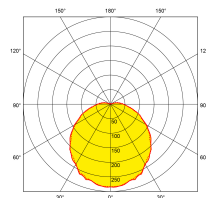

SKU Code	Wattage	Colour	Lumens	Lumens/Watt	Beam Angle	Finish Colour	SKU Type
EN-BH130/40	30	4000	2800	94	120	White	Non Dimmable

Line Drawing

Polar Curve

Colour

Product Features:

- IP65 rated polycarbonate white housing
- Integrated driver for slim profile
- Wall or ceiling mountable with 20mm knockouts
- Available in a range of sizes and shapes
- Interchangeable bezel options available (sold separately)
- Impact resistant - IK06 rating
- 1.5kV surge protection
- 3 year warranty

Product Specs:

Input Voltage	220~240V AC	Input Frequency	50/60HZ
Power Factor	0.5	IP Rating	IP65
Lifetime L70 (hrs)	25000	IK Rating	IK06
Lamp Base	None	Overall Diameter (mm)	300
Weight (Kg)	0.921	Projection (mm)	80
Height (mm)	80	Product Type	Bulkheads
Operating Temp. (Min) °C	-20°C	Operating Temp. (Max) °C	40°C