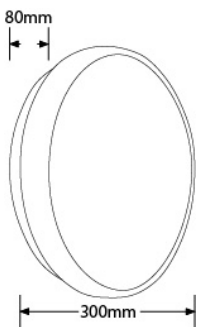

Product Description: Utilite™ 30W Polycarbonate IP65 Round Utility Bulkhead

Utilite™ is a powerful yet energy efficient alternative to standard bulkhead utility luminaires. Designed specifically for LED technology, their impact resistant polycarbonate housing provides a tough exterior making them ideal for all basic industrial, commercial and residential installations.

SKU Code	Wattage	Colour	Lumens	Lumens/Watt	Beam Angle	Finish Colour	SKU Type
EN-BH130/40	30	4000	2800	94	120	White	Non Dimmable

Line Drawing

Polar Curve

Colour

Product Features:

- IP65 rated polycarbonate white housing
- Integrated driver for slim profile
- Wall or ceiling mountable with 20mm knockouts
- Available in a range of sizes and shapes
- Interchangeable bezel options available (sold separately)
- Impact resistant - IK06 rating
- 1.5kV surge protection
- 3 year warranty

Product Specs:

Input Voltage	220~240V AC	Input Frequency	50/60HZ
Power Factor	0.5	IP Rating	IP65
Lifetime L70 (hrs)	25000	IK Rating	IK06
Lamp Base	None	Overall Diameter (mm)	300
Weight (Kg)	0.921	Projection (mm)	80
Height (mm)	80	Product Type	Bulkheads
Operating Temp. (Min) °C	-20°C	Operating Temp. (Max) °C	40°C