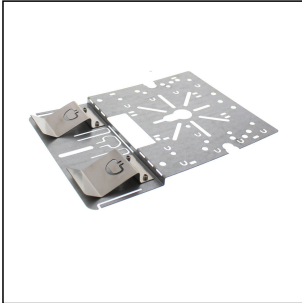

## MP-L Mounting plate large COMBI / WHK

### Mounting plate large

Products may differ in size, colour and appearance to those shown. If you require further information or customisation, please contact us directly.

<b>Material</b>	galvanized steel
<b>External dimensions LxWxH</b>	241x181x9,7mm
<b>Type</b>	MP-L Mounting plate large COMBI / WHK
<b>WISKA-Order no.</b>	10105775
<b>Packing unit</b>	1
<b>EAN number</b>	4007686012354
<b>Tariff number</b>	39269097

#### Remarks:

Mounting plate for junction boxes for  
mounting on cabelways.  
Fastening screws inclusive

suitable for COMBI and WHK

20.04.2022