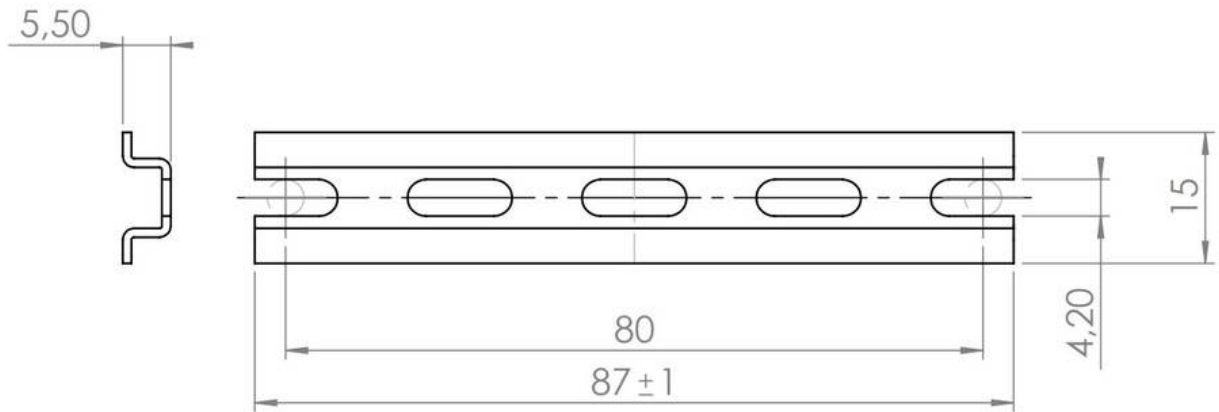

Your Contact:

WISKA UK Ltd.

Unit 7, Hurling Way · St. Columb Major Business Park · TR9 6SX, St. Columb Major, Cornwall · Great Britain

☎ +44-12-08816062 · 📠 +44-12-08816708

info@wiska.co.uk · www.wiska.co.uk