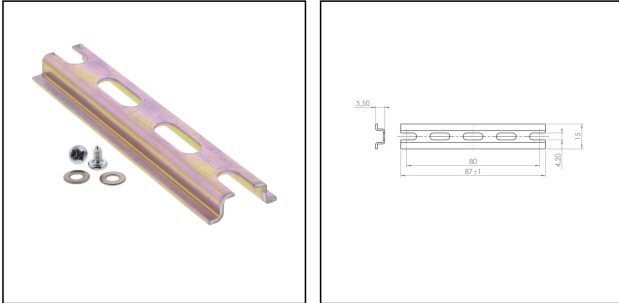

## DIN Rail Kit - COMBI 607/TS 15

Products may differ in size, colour and appearance to those shown. If you require further information or customisation, please contact us directly.

<b>Material</b>	Steel
<b>Type</b>	DIN Rail Kit - COMBI 607/TS 15
<b>WISKA-Order no.</b>	10111678
<b>Packing unit</b>	1
<b>EAN number</b>	4007686284324
<b>Tariff number</b>	72166190

Remarks:

Rail TS 15 + fixing material

20.04.2022

Your Contact:

**WISKA UK Ltd.**

Unit 7, Hurling Way · St. Columb Major Business Park · TR9 6SX, St. Columb Major, Cornwall · Great Britain

☎ +44-12-08816062 · 📠 +44-12-08816708