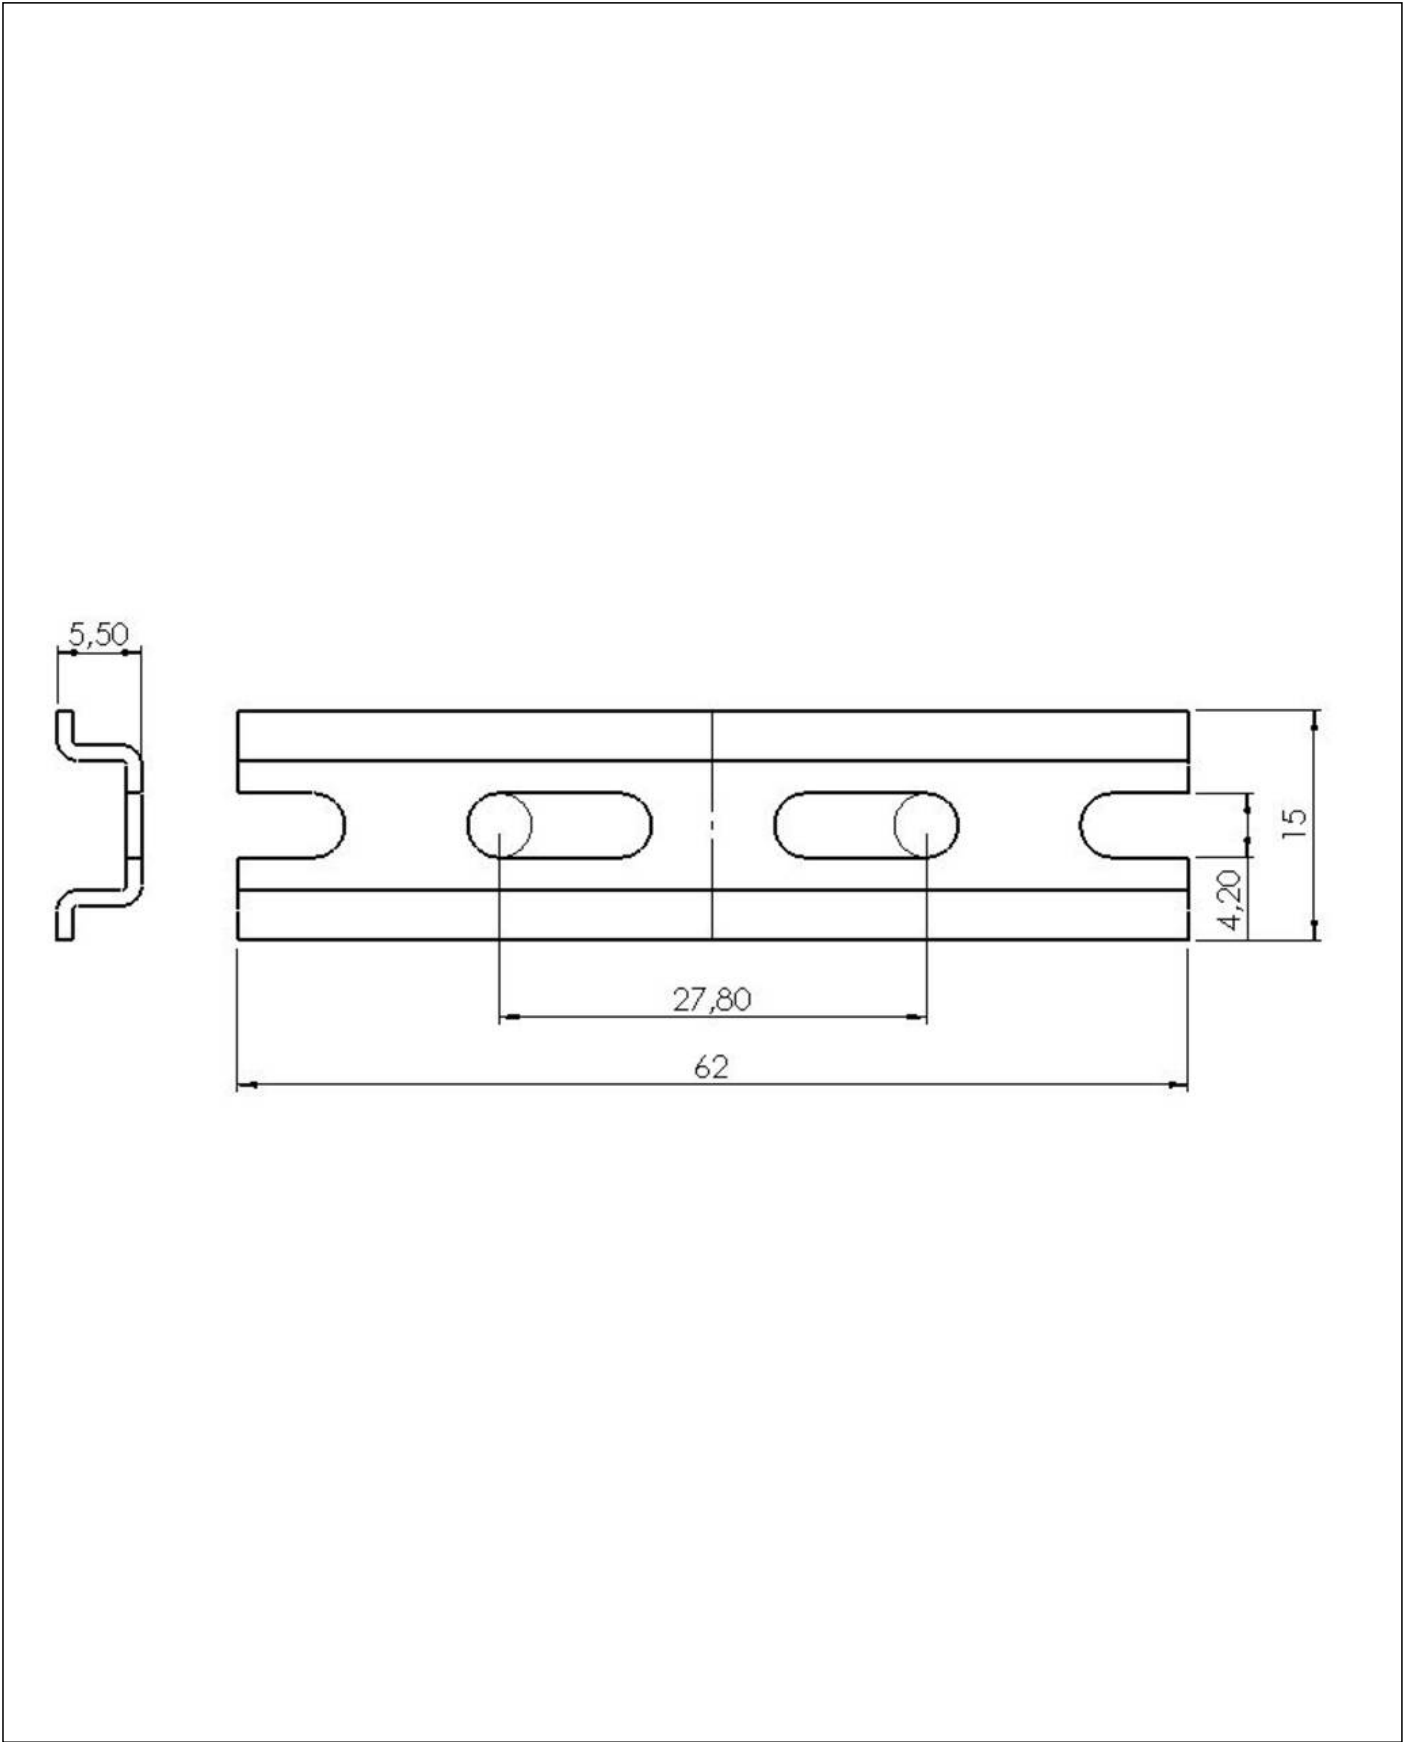

Your Contact:

WISKA UK Ltd.

Unit 7, Hurling Way · St. Columb Major Business Park · TR9 6SX, St. Columb Major, Cornwall · Great Britain

☎ +44-12-08816062 · 📠 +44-12-08816708

info@wiska.co.uk · www.wiska.co.uk