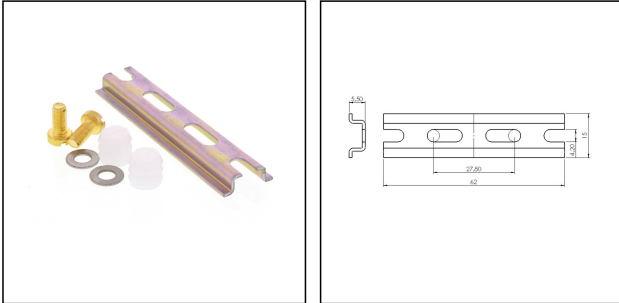

## DIN Rail Kit - COMBI 108 / 308

DIN Rail kit for installation of terminals

Products may differ in size, colour and appearance to those shown. If you require further information or customisation, please contact us directly.

<b>Material</b>	Steel
<b>Type</b>	DIN Rail Kit - COMBI 108 / 308
<b>WISKA-Order no.</b>	10060362
<b>Packing unit</b>	1
<b>EAN number</b>	4007685603621
<b>Tariff number</b>	72166190

Remarks:

Rail TS 15 + fixing material