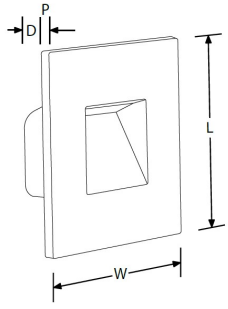

Product Description: Waiz[™]CS Square Bezel for EN-FW1

Square bezel for the Waiz[™] decorative wall light.
Available in white or black.

SKU Code	Finish Colour
EN-FWB2BLK	Black
EN-FWB2W	White

Line Drawing