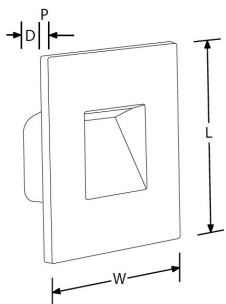

Line Drawing