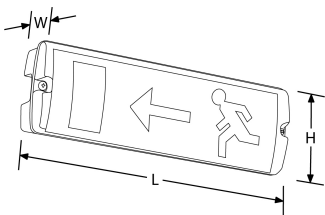

**Product Description:** 5W Maintained Emergency Bulkhead with Self Test Function

The new Emergency Surface Mount Bulkhead offers 3 hours emergency back up duration, can be maintained or non-maintained and also includes required legends to suit all applications. Choose between Manual Test and Self Test function.

## Product Features:

- 3 hours emergency back-up duration
- IP65 rated
- IK10 rated
- Can be maintained or non-maintained dependent on connection of switch live
- 25 metre viewing distance
- Can be wall or ceiling mounted
- Emergency legends included; up, down, left and right
- EN-EMBH - Manual test (key switch)
- EN-EMBHST - Self test
- EN-EMBHL - Drop down legend accessory
- 3 Year Warranty

## Product Specs:

Input Voltage	220~240V AC	Power Factor	0.5
IP Rating	IP65	Lifetime L70 (hrs)	30000
Lifetime L80 (Hours)	30000L80B50	Width (mm)	110
Length (mm)	352	Weight (Kg)	0.518
Height (mm)	67	Product Type	Emergency