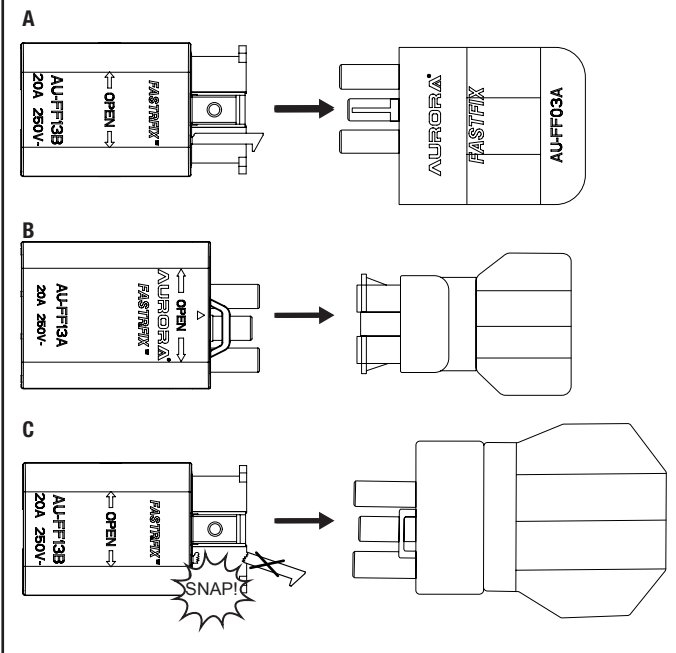

8 Compatible with Generation 1 Fastfix & (3 pole) Click flow connector (**ONLY** as shown below).
Note: Please snap off hook **ONLY** when attaching the AU-FF13B to (3 pole) Click flow connector as shown in C.