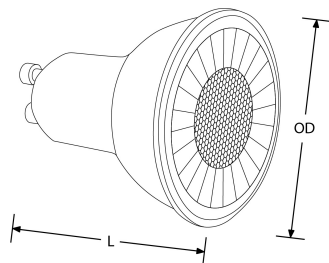

Product Description: ClearVu™ 5W Non-Dimmable GU10 Lamp

Featuring a multifaceted lens to replicate dichroic appearance, this 5W LED GU10 which is available in 3000K and 4000K is suitable for a range of applications. The 38 degree beam angle is perfect for focused spotlighting.

SKU Code	Colour	Lumens	Lumens/Watt	Wattage	Beam Angle	Lamp Base
EN-GU5/30	3000	420	84	5	38	GU10
EN-GU5/40	4000	430	86	5	38	GU10
EN-GU5/64	6400	440	88	5	38	GU10

Line Drawing

Polar Curve

Colour

Product Features:

- Delivering up to 86lm/W
- 38° beam angle for focused spotlighting
- 2 Year Warranty

Product Specs:

Input Voltage	220~240V AC	Input Frequency	50/60HZ
Power Factor	0.5	Operating Temp. (Max) °C	40°C
Overall Diameter (mm)	50	Lamp Base	GU10
Length (mm)	55	Lamp Type	GU10
Weight (Kg)	0.028	Lifetime Hours	20000hrs
Operating Temp. (Min) °C	-20		