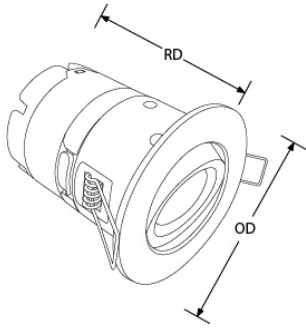

**Product Description:** mPro™ Adjustable IP65 Dimmable Fire Rated Downlight

Adjustable, integrated, fire rated 6W LED downlight with unique convertible design to fit ceiling voids as shallow as 56mm. Incorporated miniaturised NanoDrive™ power supply. Available in 3000K and 4000K, mPro™ delivers up to 107lm/W making it the most efficient fire rated downlight on the market. Interchangeable bezels available in White, Matt White, Polished Chrome and Satin Nickel. FastRFix™ rapid install system connector included for faster installation.  
PLEASE NOTE: Any purchases before 01/01/2021 has a 5 Year Warranty

## Line Drawing

## Product Features:

- LEDchroic™ lens provides halogen appearance with LED efficiency, anti-glare and precise beam control
- Convertible design to fit ceiling voids as shallow as 56mm
- Delivering up to 107lm/W
- IP65 rated
- FastRFix™ rapid install system connector included
- 60° beam angle for uniform light distribution
- Fibre based insulation coverable - up to 300mm
- Fire tested with solid timber, joist and metal web joists
- 7 Year Warranty
- PLEASE NOTE: When used with blown insulation, this product has a 5 Year Warranty at L70 40,000hrs
- PLEASE NOTE: Purchases before 2021 has a 5 Year Warranty

## Product Specs:

Input Voltage	220~240V AC	Input Frequency	50/50HZ
Power Factor	0.80	IP Rating	IP65
Lifetime L70 (hrs)	70000	Lifetime L80 (Hours)	70000L80B50
Overall Diameter (mm)	98	Weight (Kg)	0.529
Height (mm)	100	Product Type	Downlights, Fire-Rated Downlight
Cutout Diameter (mm)	85-85	Operating Temp. (Min) °C	-20°C
Operating Temp. (Max) °C	45°C		