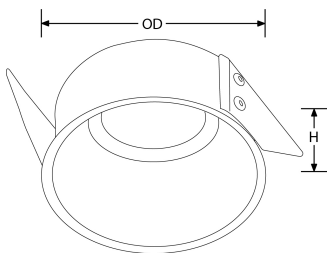

Product Description: mPro™ Fixed Slimtrim Aluminium Baffle Bezel

mPro™ and m10™ Slimtrim Aluminium Baffle Bezel

SKU Code

AU-BZ605W

Finish Colour

White

Line Drawing

Polar Curve

Colour

White

Feature & Benefits

- Twist & lock bezel for mPro™ and m10™ Fire Rated Downlights

Product Specs:

IP Rating	IP20	Optic Material	Glass
Overall Diameter (mm)	95	Height (mm)	39
Cutout Diameter (mm)	90	Weight (Kg)	0.213
Recess Depth (mm)	145	Positional Adjustment	Fixed