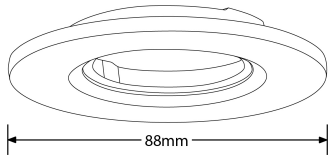

Line Drawing

Polar Curve

Colour

Black

Matt White

Polished
Chrome

Satin Nickel

White

Feature & Benefits

- Twist & lock bezel for mPro™ and m10™ Fire Rated Downlights

Product Specs:

Dimmable	No	IP Rating	IP65
Overall Diameter (mm)	88	Lamp Base	None
Weight (Kg)	0.053	Positional Adjustment	Fixed