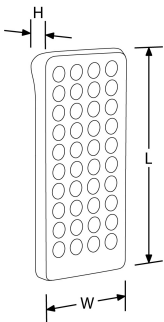

SKU Code

Finish Colour

EN-HBMC

White

Line Drawing

Polar Curve

Colour

Product Features: