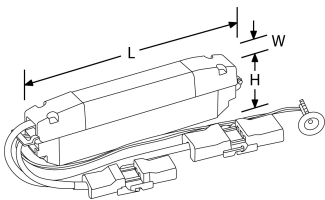

Product Description: 3 Hour Maintained Emergency Pack

3 Hour Maintained LED Emergency Pack. Can be retrofitted into existing installations.

SKU Code	Wattage
AU-FRLM10EMB	8

Line Drawing

Polar Curve

Colour

Product Features:

- Can be retrofitted into existing installations
- 3 Year Warranty

Product Specs:

Input Voltage	220~240V AC	Width (mm)	35
Length (mm)	270	Height (mm)	66

Compliance & Approvals:

Warranty:

This product has a warranty period of 3 Years. Warranties may be available on certain products as indicated in the product description. Warranties are valid from the date of purchase. The warranty is invalid in the case of improper use, installation, tampering, removal of the Q.C. date label or installation in an improper working environment or installation. Should this product fail during the warranty period it will be replaced free of charge, subject to the correct installation of the original product and subsequent return of the faulty unit. Aurora does not accept responsibility for any installation costs associated with the replacement of this product and Aurora reserves the right to alter specifications without prior notice.