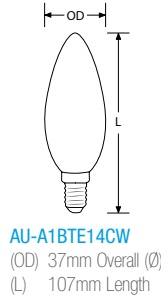

Bluetooth 5W RGB + Tuneable White Candle Lamp

Description:

- 5-100% dimming range
- RGB + Tuneable white colour temperature between 2700-5000K
- Delivering up to 94lm/W
- Available in E14 base type
- 180° beam angle
- Ability to be controlled individually or within a space
- Can be used in lighting scenes, schedules and music mode via the app
- Works directly with the Aurora BLE App and the connect.control™ remote control AU-A1BTRC1 or battery dimmer AU-A1BTR2GW

Technical Specification:

Model:	AU-A1BTE14CW	Lifetime L70 (hrs):	25,000
Input Voltage:	220~240V AC	Diameter (mm):	37
Input Frequency:	50/60Hz	Height (mm):	107
Power Factor:	0.5	Dimmable:	Yes only App or remote control
Standby Power:	<1W	Operating Temp:	-20°C to +40°C
Surge Protection:	1.5kV	Wireless Protocol:	Bluetooth 4.2
SDCM:	<6		
CRI:	>80		

SKU Table and Ordering:

SKU Code:	Wattage:	Colour Temperature:	Lumen Range:	Lumens/Watt:	Beam Angle:
AU-A1BTE14CW	5W	2700K-5000K	450lm - 470lm	94 lm/W	180°

Warranty:

This product has a guarantee period of 3 years. Warranties may be available on certain products as indicated in the product description. Warranties are valid from the date of purchase. The warranty is invalid in the case of improper use, installation, tampering, removal of the Q.C. date label or installation in an improper working environment or installation. Should this product fail during the warranty period it will be replaced free of charge, subject to the correct installation of the original product and subsequent return of the faulty unit. Aurora does not accept responsibility for any installation costs associated with the replacement of this product and Aurora reserves the right to alter specifications without prior notice. Register at auroralighting.com/warranty