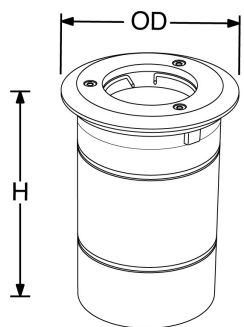

Product Description: G-Lite™ PRO GU10 IP65 Stainless Steel Round Driveover/Walkover

Discreetly recessed, this professional IP65 driveover/walkover has loop-in loop-out connection for quick and easy installation. It can be used in-ground and in patios for domestic and commercial applications. Available in round or square.

SKU Code	Finish Colour
EN-WU021SS	Stainless Steel

Line Drawing **Polar Curve** **Colour**

Stainless Steel

Product Features:

- IP65 304 Stainless Steel walkover light, supplied with clear and optional frosted cover glasses
- Supplied with 304 bezel, 316 bezel accessory available (sold separately)
- Cut-out 76mm without mounting sleeve (supplied). Cut-out 84mm with mounting sleeve
- For use with GU10 lamps - lamps not included (Max 50W lamp)
- 3 year warranty

Product Specs:

Input Voltage	220~240V AC	IP Rating	IP65
IK Rating	IK08	Lamp Base	Other
Overall Diameter (mm)	100	Weight (Kg)	0.647
Height (mm)	130	Base Diameter (mm)	84
Product Type	Walkover Ground,Ground Lights	Cutout Diameter (mm)	84-84