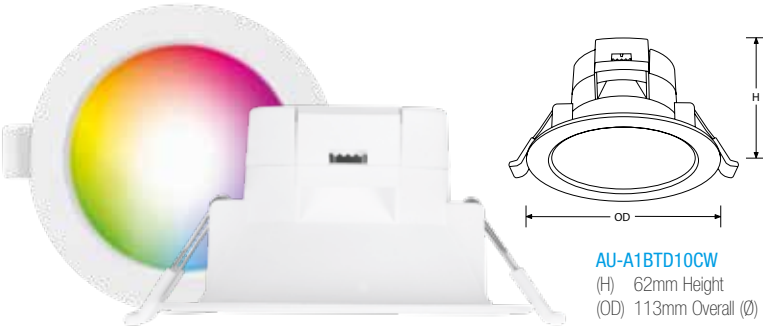

## Bluetooth 10W RGB + Tuneable White Fixed Downlight

### Description:

- 5-100% dimming range
- RGB + Tuneable white colour temperature between 2700-5000K
- 100° beam angle
- Ability to be controlled individually or within a space
- Can be used in lighting scenes, schedules and music mode via the app
- Works directly with the Aurora BLE App and the connect.control™ remote control AU-A1BTRC1 or battery dimmer AU-A1BTR2GW

### SKU Table and Ordering:

SKU Code:	Wattage:	Colour Temperature:	Lumen Range:	Lumens/Watt:	Beam Angle:
<b>AU-A1BTD10CW</b>	10W	2700K-5000K	800lm - 900lm	80 lm/W	100°