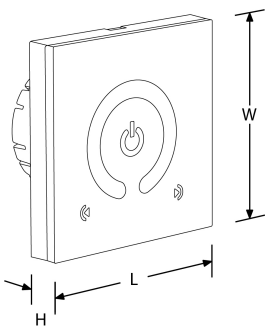

SKU Code

AU-CXW9

Finish Colour

White

Line Drawing

Polar Curve

Colour

White

Product Features:

- Wall Control for Colour Xchange strip
- Colour wheel for simple colour selection
- Brightness control for smooth dimming
- Colour Xchange mode with variable speed setting
- Requires a 24V DC Power supply, not included

Product Specs:

Input Voltage	12~24V DC	Width (mm)	80
Length (mm)	80	Weight (Kg)	0.117
Height (mm)	42		

Compliance & Approvals:

Warranty:

This product has a warranty period of 1 Year. Warranties may be available on certain products as indicated in the product description. Warranties are valid from the date of purchase. The warranty is invalid in the case of improper use, installation, tampering, removal of the Q.C. date label or installation in an improper working environment or installation. Should this product fail during the warranty period it will be replaced free of charge, subject to the correct installation of the original product and subsequent return of the faulty unit. Aurora does not accept responsibility for any installation costs associated with the replacement of this product and Aurora reserves the right to alter specifications without prior notice.