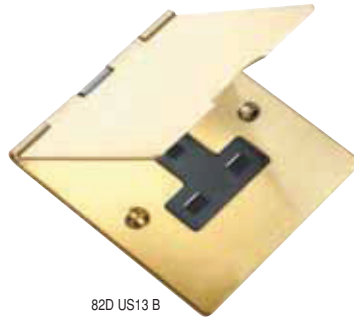

Hamilton[®] Sheer Floor Sockets

British Power Sockets

Plate Finish	Insert Colour	1 gang 13A Unswitched Socket Nominal Plate Size: 86 x 96 mm Minimum Wall Box Depth: 35 mm Technical Insert Reference: US13 Product Code	2 gang 13A Unswitched Socket Nominal Plate Size: 144 x 94 mm Minimum Wall Box Depth: 35 mm Technical Insert Reference: US99 Product Code	1 gang 2A Unswitched Socket Nominal Plate Size: 86 x 96 mm Minimum Wall Box Depth: 35 mm Technical Insert Reference: US2 Product Code	1 gang 5A Unswitched Socket Nominal Plate Size: 86 x 96 mm Minimum Wall Box Depth: 35 mm Technical Insert Reference: US5 Product Code
Bright Chrome 	White Plastic Black Plastic	87D US13 W 87D US13 B	87D US99 W 87D US99 B	87D US2 W 87D US2 B	87D US5 W 87D US5 B
Polished Brass 	White Plastic Black Plastic	81D US13 W 81D US13 B	81D US99 W 81D US99 B	81D US2 W 81D US2 B	81D US5 W 81D US5 B
Satin Brass 	White Plastic Black Plastic	82D US13 W 82D US13 B	82D US99 W 82D US99 B	82D US2 W 82D US2 B	82D US5 W 82D US5 B
Antique Brass 	Black Plastic	89D US13 B	89D US99 B	89D US2 B	89D US5 B
Satin Nickel 	White Plastic Black Plastic	85D US13 W 85D US13 B	85D US99 W 85D US99 B	85D US2 W 85D US2 B	85D US5 W 85D US5 B
Satin Stainless 	White Plastic Black Plastic	84D US13 W 84D US13 B	84D US99 W 84D US99 B	84D US2 W 84D US2 B	84D US5 W 84D US5 B