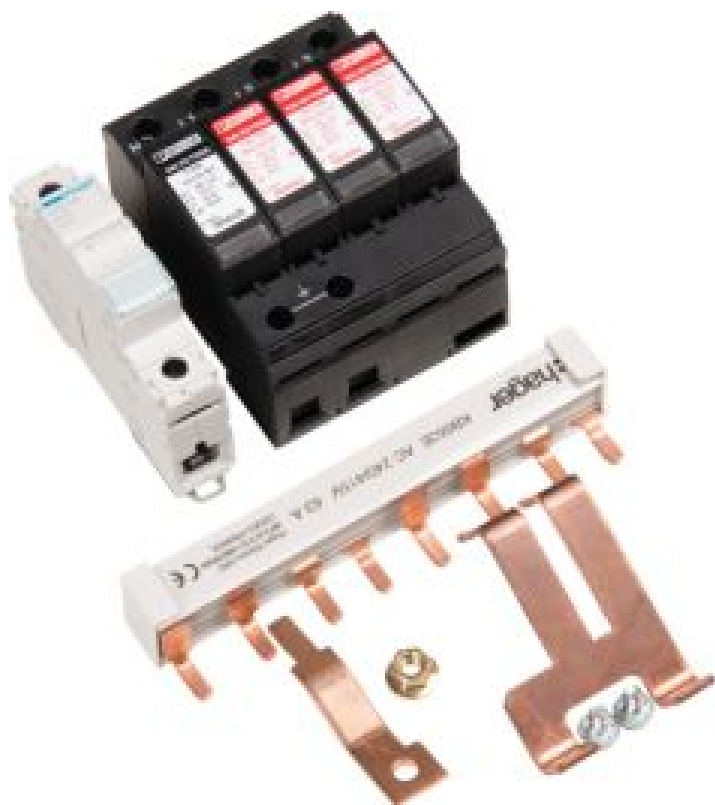

# JK102SPD

## 125A Surge Protection Kit Type II

### Materials

Colour light grey