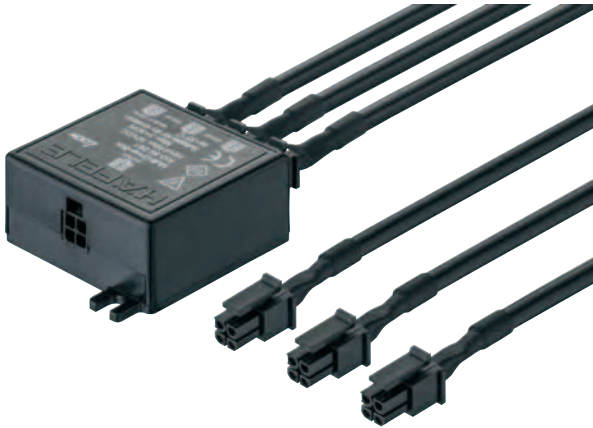

Loox multi driver box

- > Combine up to 3 drivers and switch them with one single switch
- > For all applications needing more power or central switching
- > All Loox switches can be used
- > Wattage: max. 3x 75W (stand-by power consumption 1.5W)
- > 3x 1 m connecting leads included
- > 40 x 38 x 17 mm
- > Plastic
- > Order qty: 1 pc

Finish	Cat. No.
Black	833.89.061

Loox multi driver / switch optional cables

- > Black plastic
- > Order qty: 1 pc

For use with multi driver box and multi switch box shown above

Length	500 mm	2000 mm
Cat. No.	833.89.068	833.89.069

Cable channels

- > Length: 2500 mm
- > For concealing visible cables in furniture and cabinets
- > With self adhesive tape
- > Order qty: 1 pc

Finish	White RAL 9010	Brown RAL 8007	Black RAL 9005
Cat. No.	833.89.013	833.89.023	833.89.033