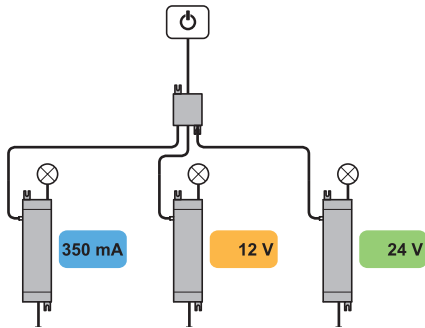

Loox multi driver box

- > Combine up to 3 drivers and switch them with one single switch
- > For all applications needing more power or central switching
- > All Loox switches can be used
- > Wattage: max. 3x 75W (stand-by power consumption 1.5W)
- > 3x 1 m connecting leads included
- > 40 x 38 x 17 mm
- > Plastic
- > Order qty: 1 pc

Finish	Cat. No.
Black	833.89.061

Loox multi driver / switch optional cables

- > Black plastic
- > Order qty: 1 pc

For use with multi driver box and multi switch box shown above

Length	500 mm	2000 mm
Cat. No.	833.89.068	833.89.069

Cable channels

- > Length: 2500 mm
- > For concealing visible cables in furniture and cabinets
- > With self adhesive tape
- > Order qty: 1 pc

Finish	White RAL 9010	Brown RAL 8007	Black RAL 9005
Cat. No.	833.89.013	833.89.023	833.89.033