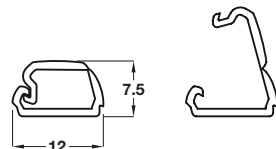

Finish	Cat. No.
Black	833.89.061

Loox multi driver / switch optional cables

- > Black plastic
- > Order qty: 1 pc

For use with multi driver box and multi switch box shown above

Length	500 mm	2000 mm
Cat. No.	833.89.068	833.89.069

Cable channels

- > Length: 2500 mm
- > For concealing visible cables in furniture and cabinets
- > With self adhesive tape
- > Order qty: 1 pc

Finish	White RAL 9010	Brown RAL 8007	Black RAL 9005
Cat. No.	833.89.013	833.89.023	833.89.033