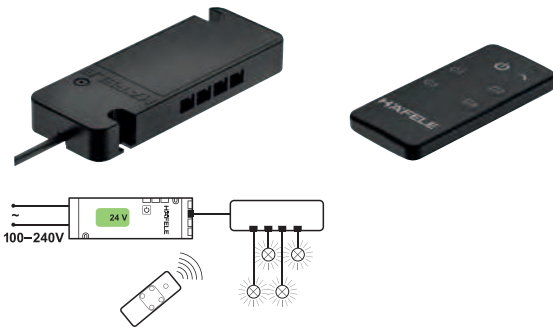

LOOX 24V REMOTE RECEIVER

For control of white LED lights. Premium version has a 6 output channel distributor, Basic version has a 4 output channel distributor. Both can be used with the remote switch which is compatible with 12V and 24V systems.

24V SYSTEM

Loox 24V premium 6-channel radio receiver and remote control

- > 3 lighting scenarios can be stored
- > Several radio receivers can be controlled within a radius of 15 m
- > Wattage: 120W (Max. 60W per socket)
- > 6 slots for consumers
- > Soft on/off with dimmer function
- > Connects to Loox 24V driver via 2 leads
- > Black plastic
- > Order qty: 1 pc

-  > For control of white LED lights
- > Not suitable for multi white or RGB LED lights
- > Max. 10 radio receivers can be combined

| | Remote receiver | Remote control |
|----------|-----------------|----------------|
| Cat. No. | 833.77.785 | 833.89.121 |

Loox 24V basic 4-channel radio receiver and remote control

- > Several radio receivers can be controlled within a radius of 15 m
- > Wattage: 60W (Max. 60W per socket)
- > 4 slots for consumers
- > Soft on/off with dimmer function
- > Connects to Loox 24V driver via 2 leads
- > Black plastic
- > Order qty: 1 pc