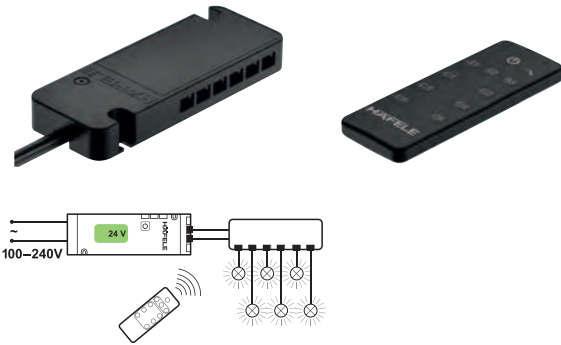

LOOX 24V REMOTE RECEIVER

For control of white LED lights. Premium version has a 6 output channel distributor, Basic version has a 4 output channel distributor. Both can be used with the remote switch which is compatible with 12V and 24V systems.

24V SYSTEM

Loox 24V premium 6-channel radio receiver and remote control

- > 3 lighting scenarios can be stored
- > Several radio receivers can be controlled within a radius of 15 m
- > Wattage: 120W (Max. 60W per socket)
- > 6 slots for consumers
- > Soft on/off with dimmer function
- > Connects to Loox 24V driver via 2 leads
- > Black plastic
- > Order qty: 1 pc

Loox 24V basic 4-channel radio receiver and remote control

- > Several radio receivers can be controlled within a radius of 15 m
- > Wattage: 60W (Max. 60W per socket)
- > 4 slots for consumers
- > Soft on/off with dimmer function
- > Connects to Loox 24V driver via 2 leads
- > Black plastic
- > Order qty: 1 pc

Loox remote switch and bezel

- > To control all channels or one channel of Loox radio receiver for white LEDs
- > For recess mounting, press-fit in Ø 40 mm hole
- > For surface mounting, order bezel separately
- > Height: 14.4 mm
- > Several radio receivers can be controlled within a radius of 15 m
- > Soft on/off
- > Silver coloured plastic
- > Order qty: 1 pc