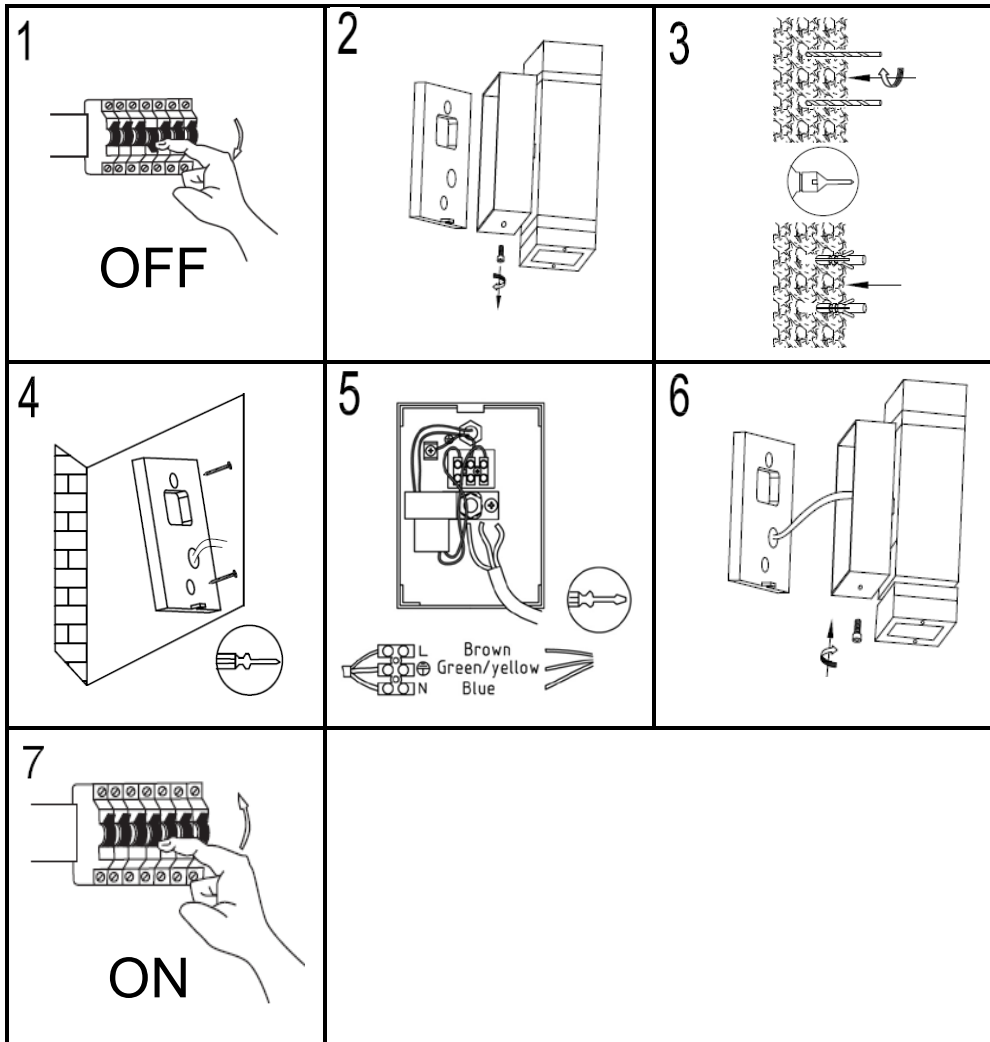

LUTEC

LUTEC Europe NV

Ruiterijschool 14
 B-2930 Brasschaat - Belgium
 +32 3 284 51 62
 info@lutec-europe.com
 www.lutec.com

www.lutec.com/services/global-network