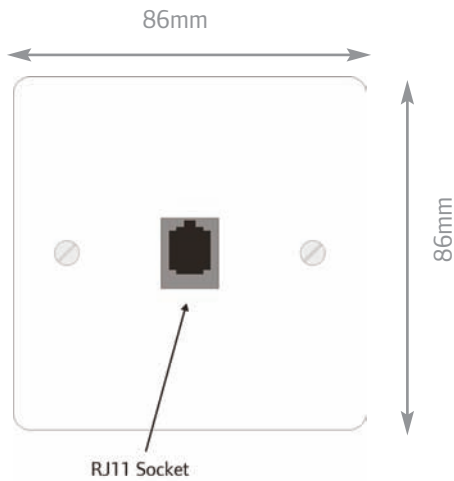

connection details - WPCon