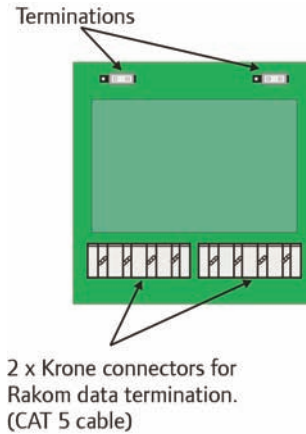

connection details - WPCon