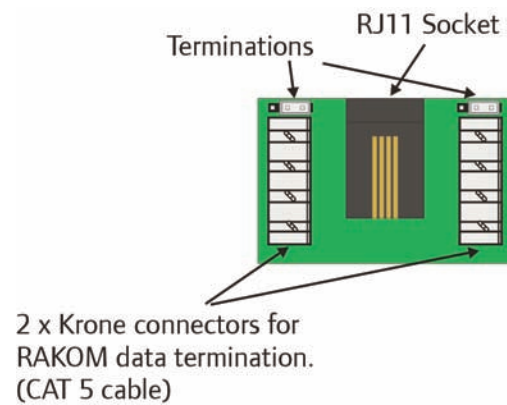

connection details - WPCon-C

telephone +44 (0) 1634 226666 fax +44 (0) 1634 226667 www.rakocontrols.com