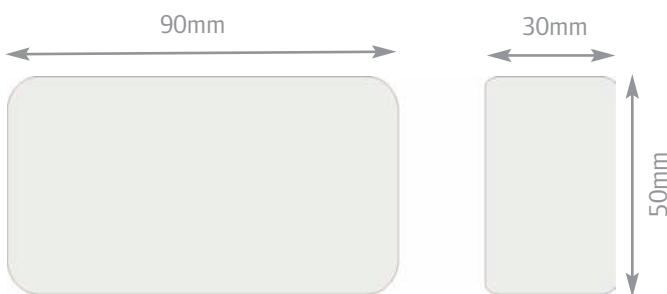

connection details - WPCon-C

telephone +44 (0) 1634 226666 fax +44 (0) 1634 226667 www.rakocontrols.com