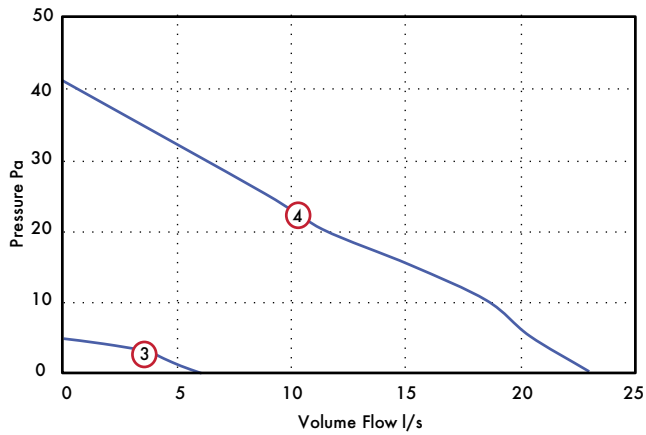

Model	Speed	l/s	Watts	Warranty (years)
2 Speed	VASF100BO/	3 Low	6	2.7	2
	TO/HTO/	4 High	23	4.8	
	PIRVO