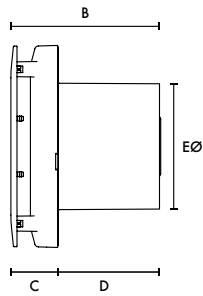

# Dimensions (mm)

Closed Grille

Open Grille

| Grille | A   | B   | C  | D  | EØ |
|--------|-----|-----|----|----|----|
| Closed | 160 | 117 | 37 | 80 | 99 |
| Open   | 160 | 117 | 22 | 80 | 99 |

Weight 0.7kg