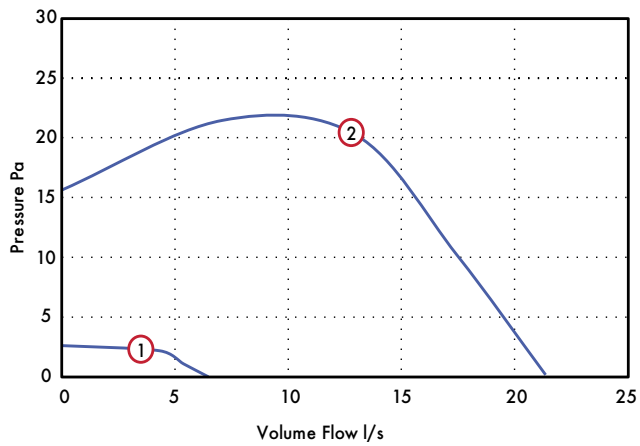

### Zone 1 Fixed Speed, Intermittent, Humidity Timer

Humidity controlled with fixed 15 min timer overrun. 2 speed options selectable at install. Intermittent operation.

|                           |           |
|---------------------------|-----------|
| Model                     | Stock Ref |
| VASF100HT (closed grille) | 477436B   |
| VASF100HTO (open grille)  | 495699    |

# Dimensions (mm)

Closed Grille

Open Grille

| Grille | A   | B   | C  | D  | EØ |
|--------|-----|-----|----|----|----|
| Closed | 160 | 117 | 37 | 80 | 99 |
| Open   | 160 | 117 | 22 | 80 | 99 |

Weight 0.7kg

# Performance Guide

Closed Grille

|         | Model       | Speed  | l/s | Watts | Warranty (years) |
|---------|-------------|--------|-----|-------|------------------|
| 2 Speed | VASF100B/T/ | 1 Low  | 6   | 2.7   | 2                |
|         | HT          | 2 High | 21  | 4.8   |                  |