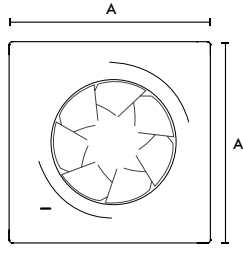

# Dimensions (mm)

Closed Grille

Open Grille

| Grille | A   | B   | C  | D  | EØ |
|--------|-----|-----|----|----|----|
| Closed | 160 | 117 | 37 | 80 | 99 |
| Open   | 160 | 117 | 22 | 80 | 99 |

Weight 0.7kg