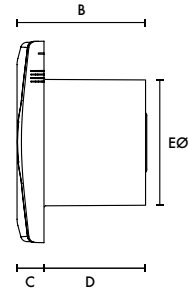

# Dimensions (mm)

Closed Grille

Open Grille

| Grille | A   | B   | C  | D  | EØ |
|--------|-----|-----|----|----|----|
| Closed | 160 | 117 | 37 | 80 | 99 |
| Open   | 160 | 117 | 22 | 80 | 99 |

Weight 0.7kg