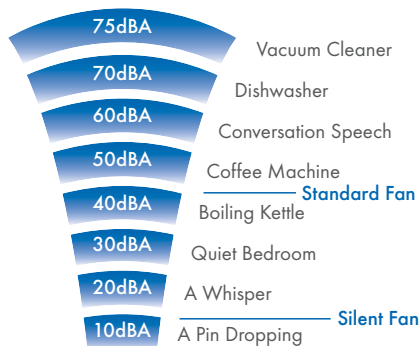

Silent Fan Axial Bathroom/Toilet Fan

The new Silent Fan Range from Vent-Axia not only delivers stylish and silent ventilation without compromise on performance, but now comes with even more features and more model options providing flexibility when choosing the right fan.