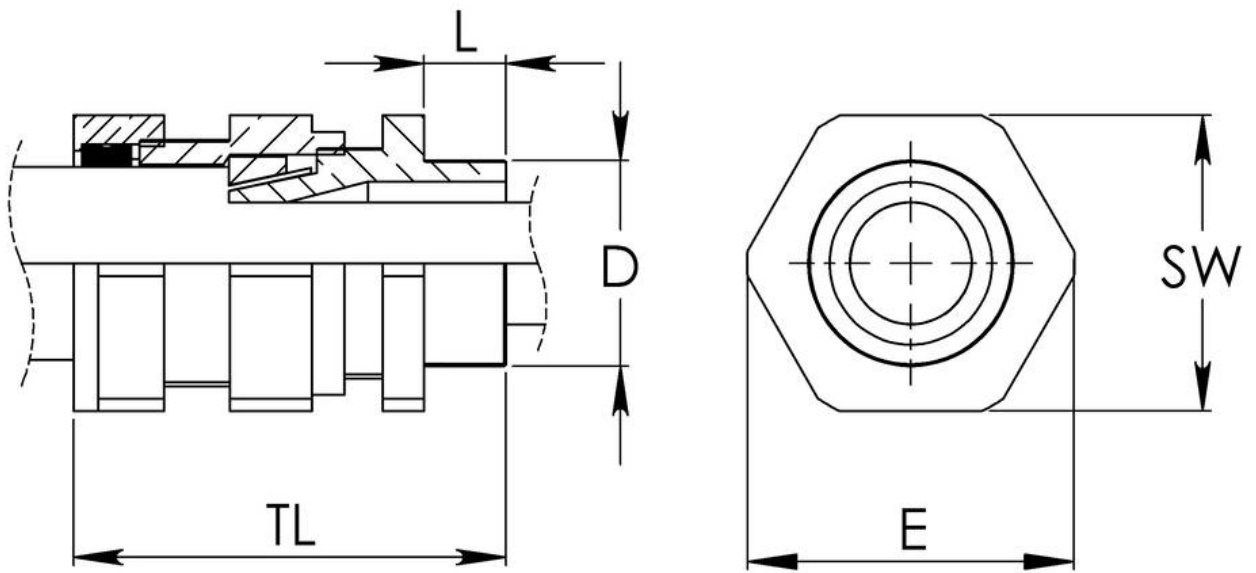

Your Contact:
WISKA Hoppmann GmbH
Kisdorfer Weg 28 · 24568 Kaltenkirchen · Germany
☎ +49-4191-508-0 · 📠 +49-4191-508-209
contact@wiska.de · www.wiska.com