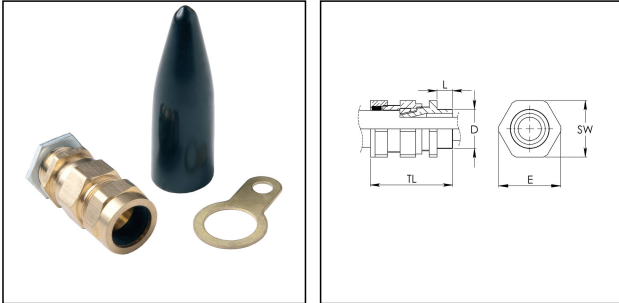

CW 40 Pack

Cable gland pack british standard BS 6121, brass, M40

Products may differ in size, colour and appearance to those shown. If you require further information or customisation, please contact us directly.

Material	Brass
Material shrouds	PVC
Temp. range min	-20 °C
Temp. range max	80 °C
Protection class	IP66
Thread type	M
Ø Connection thread D	40
Lead	1,5
Length screw-in thread L	15 mm
Ø cable diameter min	33 mm
Ø cable diameter max	39,5 mm
Ø cable below cable shield	-32,1 mm
Key width SW	51 mm
Collar diameter (E)	59 mm
Total length TL	67 mm
Surface	Bright
Order no. bright	50101677
Type	CW 40 Pack
Packing unit	1