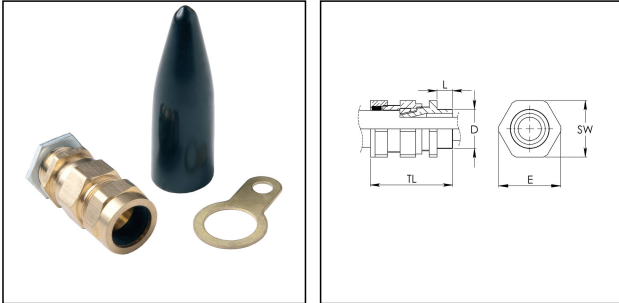

CW 20S Pack

Cable gland pack british standard BS 6121, brass, M20

Products may differ in size, colour and appearance to those shown. If you require further information or customisation, please contact us directly.

Material	Brass
Material shrouds	PVC
Temp. range min	-20 °C
Temp. range max	80 °C
Protection class	IP66
Thread type	M
Ø Connection thread D	20
Lead	1,5
Length screw-in thread L	10 mm
Ø cable diameter min	12,8 mm
Ø cable diameter max	15,5 mm
Ø cable below cable shield	-11,8 mm
Key width SW	24 mm
Collar diameter (E)	27 mm
Total length TL	48 mm
Surface	Bright
Order no. bright	50101673
Type	CW 20S Pack
Packing unit	2