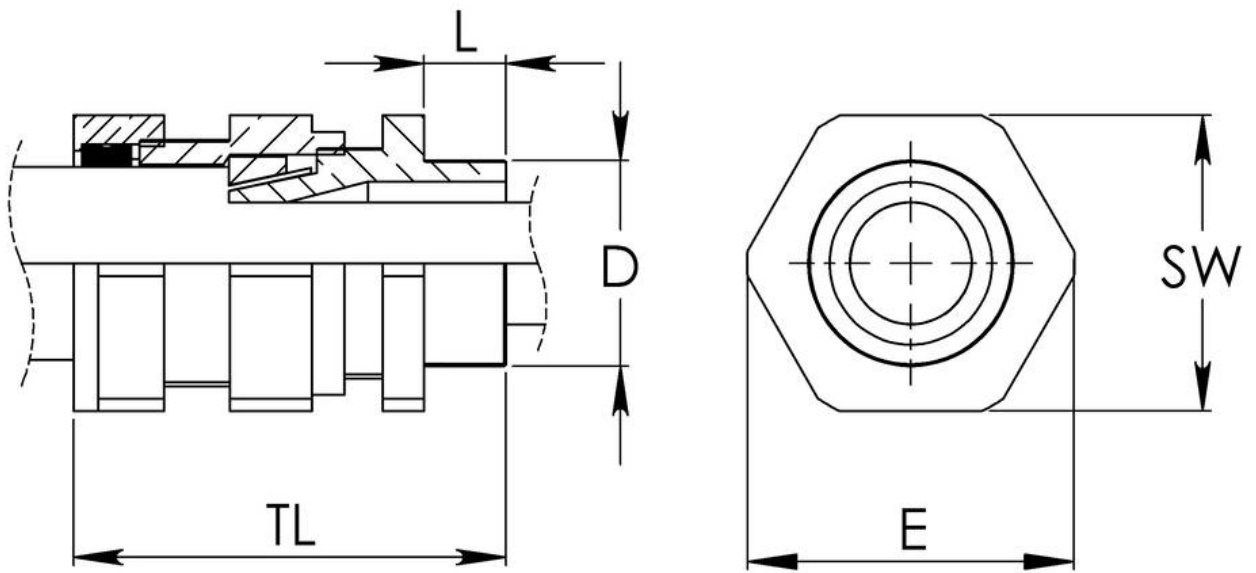

Your Contact:

WISKA Hoppmann GmbH

Kisdorfer Weg 28 · 24568 Kaltenkirchen · Germany

☎ +49-4191-508-0 · 📠 +49-4191-508-209

contact@wiska.de · www.wiska.com