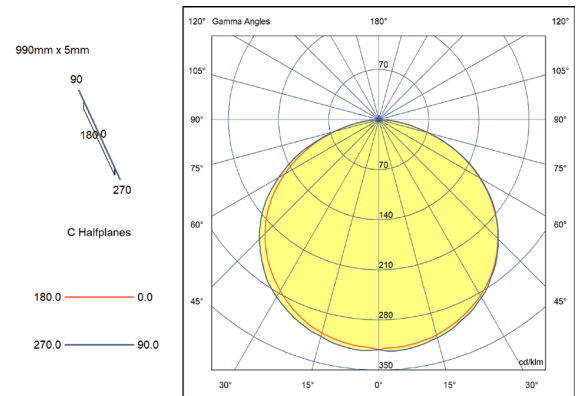

Polar diagram

Note

For compatibility of LED strip with aluminium profile, please refer to the compatibility chart in our catalogue or on our website:
www.teucerled.co.uk/compatibilitychart

For power consumption of LED strip and choosing appropriate driver, please refer to power consumption chart in our catalogue or on our website:
www.teucerled.co.uk/powerconsumptionchart

Product codes

Product Code	IP Rating	CCT	Lumens/m	Lumens/W
LST-4RGBW	IP20	RGBW	902 lm*	50 lm/W
LST-4IPRGBW	IP65	RGBW	820 lm*	46 lm/W

* The RGB lumens value has been calculated using a mcd (millicandela) to lumens converter.
Note: The lumen data shown are typical lumen values tested and verified by a European independently accredited test house.

Warranty

Should this product fail during the 5 year warranty period it will be replaced free of charge, subject to the correct installation of the original product in accordance with applicable and appropriate electrical codes and instructions provided by Teucer, as well as subsequent return of the faulty unit. LED strips of 9.6W/m and above MUST be mounted on an appropriate aluminium profile to guarantee product performance and Teucer warranty. Teucer does not accept responsibility for any installation costs associated with the replacement of this product and Teucer reserves the right to alter specifications without prior notice. For further information, please see our Terms and Conditions. www.teucerled.co.uk/terms-and-conditions/.

Teucer (UK) Ltd
Head office

Bedford House, Fulham Green
69-79 Fulham High Street
London, SW6 3JW, UK
Tel: +44 (0)20 7350 4429
Fax: +44(0)20 7228 4647
www.teucerled.co.uk
sales@teucer.eu