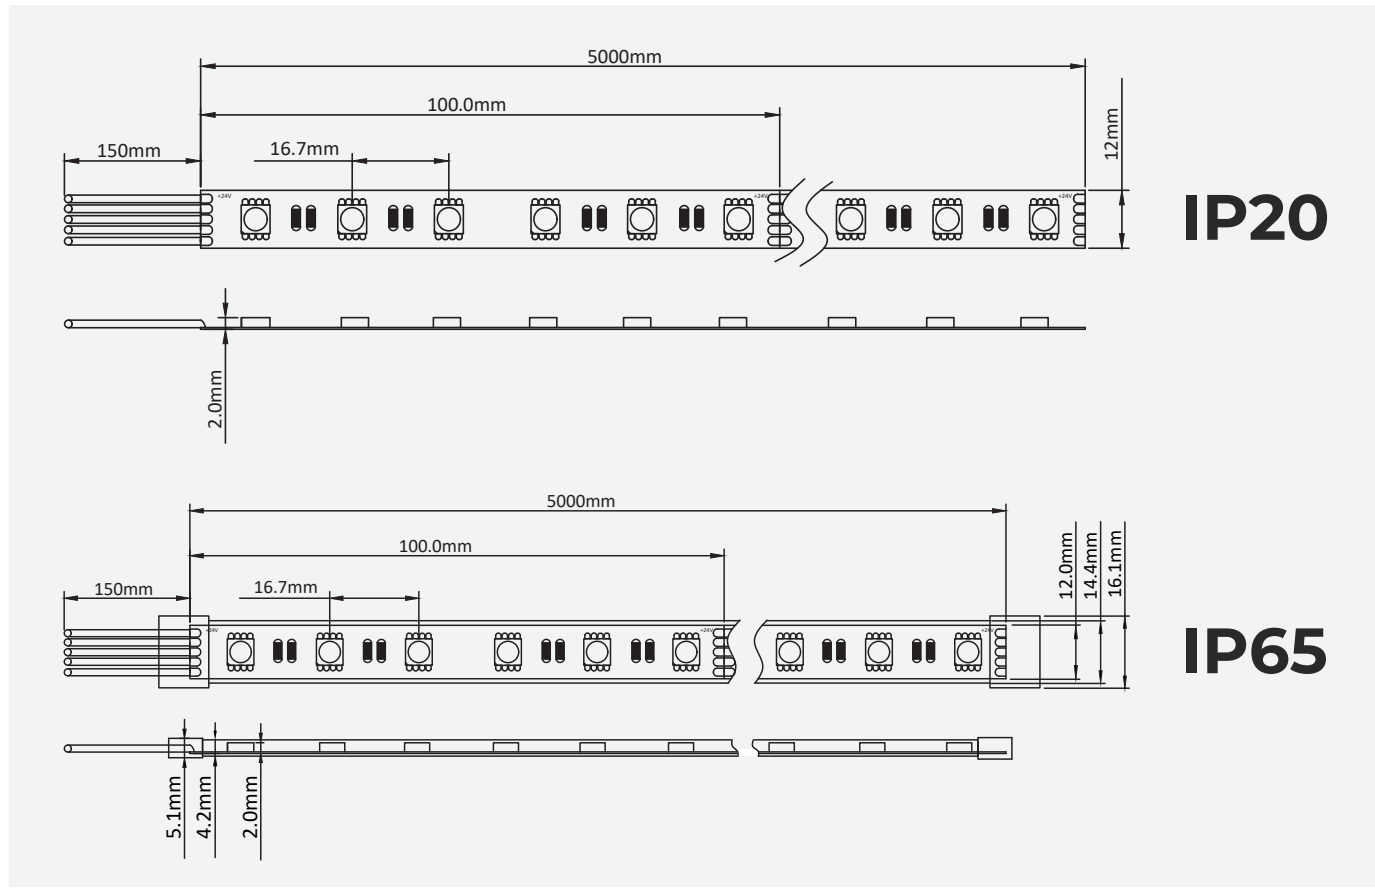

17.8 W/m

RGBW LED strip 5050 chip

LST-4RGBW

Technical drawing

IP20

IP65

17.8 W/m

RGBW LED strip 5050 chip

Technical specification

Max Wattage	17.8 W/m
LED Chip	SMD 5050 RGBW
LEDs per meter	60 LEDs
Construction	PCB
IP rating	IP20/IP65
Fixture	Self Adhesive (300MP)
Voltage	24V
Dimension	5m
Cut	Every 100mm
Colour Rendering Index	Ra > 80 (white chip)
Beam Angle	120°
Energy Efficiency Rating	A+
Estimated Life	50.000 hours
Operating temperature	-20~+45°C
Maximum run length	10m