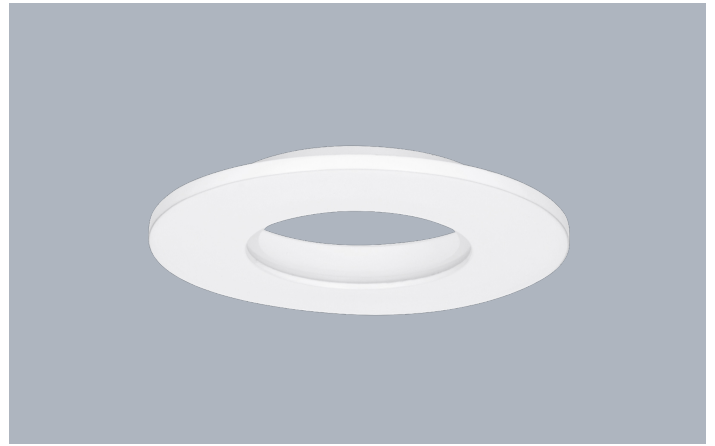

Product Description:

E5™ Fixed IP65 Aluminium Downlight Bezel

Product Image:

E5™ Fixed IP65 Aluminium Downlight Bezel

Product Features:

- Interchangeable Twist & Lock bezel for E5™ Fire Rated Downlight
- IP65 Rated
- Available in White, Matt White, Polished Chrome and Satin Nickel

Line Drawing Image

Product Specs:

Dimmable	No	IP Rating	IP65
Optic Material	Glass	Overall Diameter (mm)	78
Lamp Base	None		

SKU Table and Ordering

SKU Code
EN-BZE5MW
EN-BZE5PC
EN-BZE5SN
EN-BZE5W

Warranty

This product has a warranty period of 3 Years.