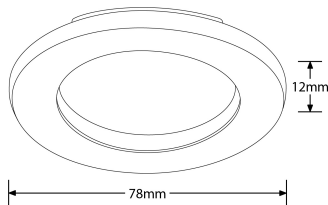

Product Description:

E5™ Fixed IP65 Aluminium Downlight Bezel

Product Image:

E5™ Fixed IP65 Aluminium Downlight Bezel

Product Features:

- Interchangeable Twist & Lock bezel for E5™ Fire Rated Downlight
- IP65 Rated
- Available in White, Matt White, Polished Chrome and Satin Nickel

Line Drawing Image

Product Specs:

Dimmable	No	IP Rating	IP65
Optic Material	Glass	Overall Diameter (mm)	78
Lamp Base	None		

SKU Table and Ordering

SKU Code
EN-BZE5MW
EN-BZE5PC
EN-BZE5SN
EN-BZE5W

Warranty

This product has a warranty period of 3 Years.