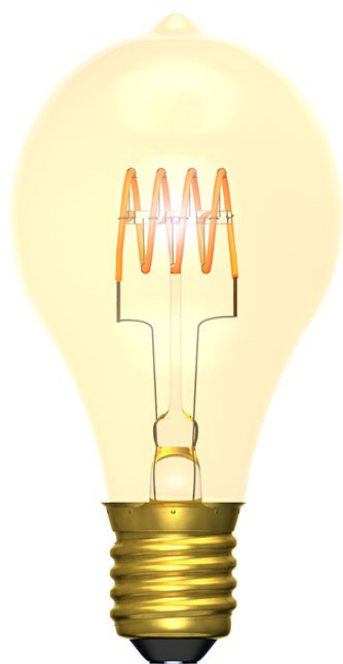

*4W LED Vintage Soft Coil GLS Dimmable - ES,
Amber, 2000K*

Details

Product Code	60015
Volts	240
Watts	4
Cap Type	ES/E27
Colour / Finish	Amber
Colour Temp (K)	2000
Lumens	150
Equivalent Watts (approx)	4
Burn Hours	15000
Dimmable?	Yes
Box Qty	10
MOQ	1
Diameter (mm)	60
Length (mm)	112
Driver Required	No
Ballast required	No
Transformer Required	No
Barcode	5013588600154
Inner Quantity	10
Outer Box Qty	100