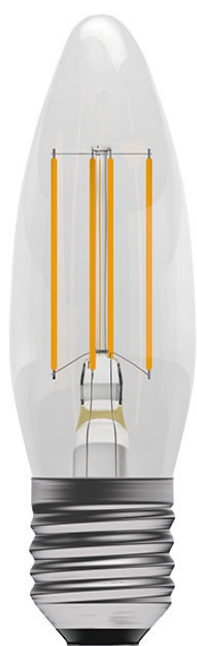

## 4W LED Dimmable Filament Candle - ES, Clear, 2700K

### Notes

Can be used with or without a cover.

### Details

Product Code	05308
Volts	240
Watts	4
Cap Type	ES/E27
Colour / Finish	Clear
Colour Temp (K)	2700
Lumens	470
Equivalent Watts (approx)	40
Energy Rating	E
Burn Hours	15000
Dimmable?	Yes
Box Qty	10
MOQ	1
Height (mm)	106
Diameter (mm)	35
Driver Required	No
Ballast required	No
Transformer Required	No
Barcode	5013588053080
Inner Quantity	10