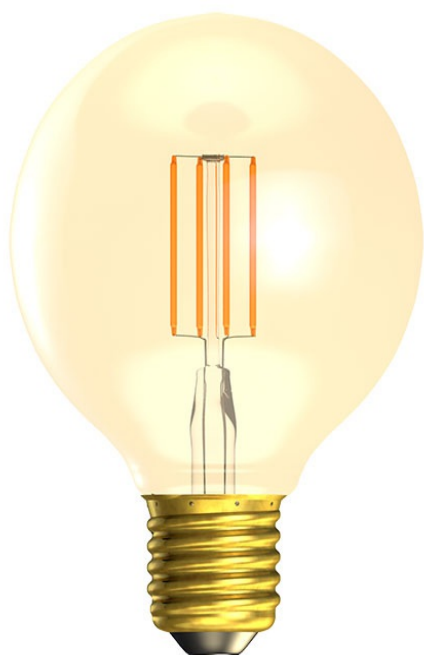

## 4W LED Vintage Globe - ES, Amber, 2000K

### Details

Product Code	01464
Volts	240
Watts	4
Cap Type	ES/E27
Colour / Finish	Amber
Colour Temp (K)	2000
Lumens	300
Energy Rating	A+
Burn Hours	15000
Dimmable?	No
Box Qty	10
MOQ	1
Height (mm)	115
Diameter (mm)	80
CRI (ra)	80+
Switching Cycles	7500
Energy Consumption (kWh/1000h)	4
Driver Required	No
Ballast required	No
Transformer Required	No
Barcode	5013588014647
Inner Quantity	10
Outer Box Qty	20