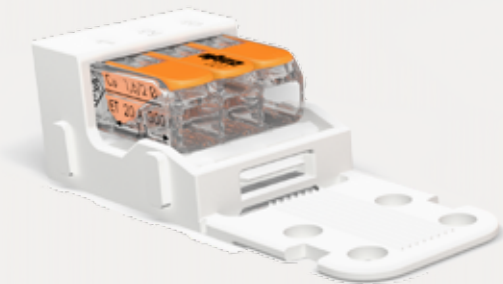

## 221 Series

The Way to Connect!

# WAGO 221

## COMPACT Lever Connectors for All Conductor Types

221-413,  
4 mm<sup>2</sup> version

221-613,  
6 mm<sup>2</sup> version

- Continuous service temperature: max. 105°C
- Ambient temperature: max. 85°C (T85)

Carrier			
	Description	Item No.	Pack. Unit
	 Strain relief plate; for 221-500 Mounting Carrier	222-505	10
	 Mounting carrier; for 2-, 3- and 5-con connectors; 4 mm <sup>2</sup> version	221-500	10
	 Angled DIN-rail adapter; for horizontal mounting of 221-500 carrier on DIN-35 rail	222-510	10
<b>NEW</b>	 Mounting carrier; for 2-, 3- and 5-con connectors; 6 mm <sup>2</sup> version	221-510	10