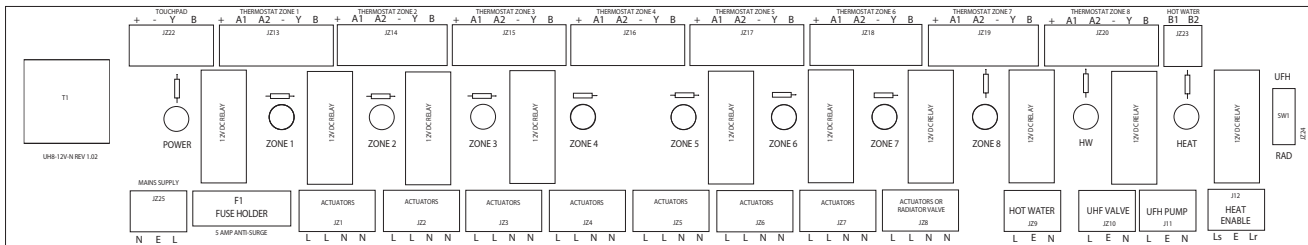

# Model: UH8-N

Number of heating zones	8
Number of Hot Water Zones	1
Neon Indication	Y
DIN Rail Mounting	Y
Supply	230v AC 50Hz 1 Phase
Relay Load Max	3 Amp Resistive
Total Load Max	5 Amp Resistive
IP Protection	IP20
Installed Dimensions (L,H,D)	384 x 148 x 60mm
Weight	850g

## Product Dimensions (mm)