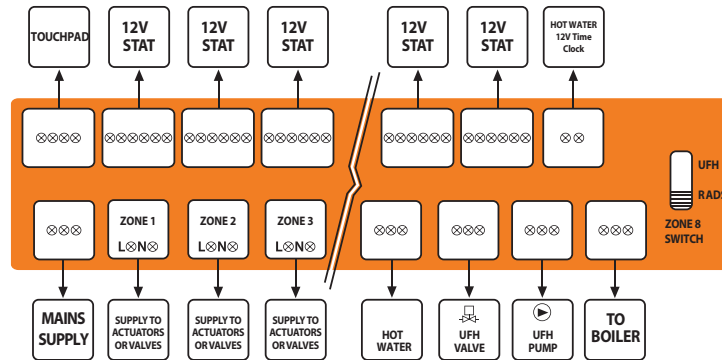

# Wiring Centre Series

# Model: UH8-N

Number of heating zones	8
Number of Hot Water Zones	1
Neon Indication	Y
DIN Rail Mounting	Y
Supply	230v AC 50Hz 1 Phase
Relay Load Max	3 Amp Resistive
Total Load Max	5 Amp Resistive
IP Protection	IP20
Installed Dimensions (L,H,D)	384 x 148 x 60mm
Weight	850g

## Product Dimensions (mm)