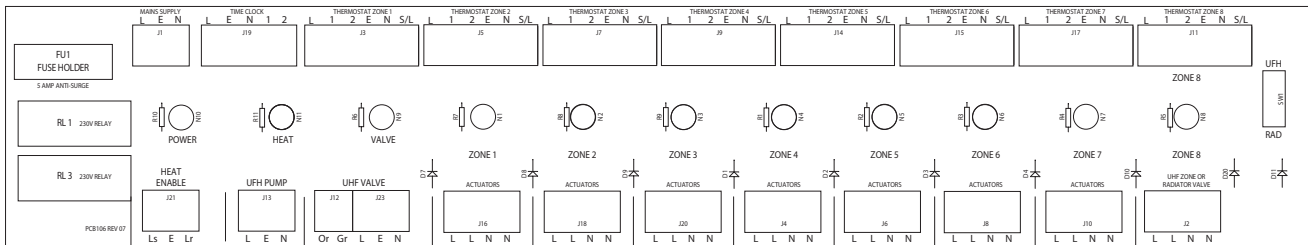

# Model: UH8

|                              |                      |
|------------------------------|----------------------|
| Number of heating zones      | 8                    |
| Number of Hot Water Zones    | 0                    |
| Neon Indication              | Y                    |
| DIN Rail Mounting            | Y                    |
| Supply                       | 230v AC 50Hz 1 Phase |
| Relay Load Max               | 3 Amp Resistive      |
| Total Load Max               | 5 Amp Resistive      |
| IP Protection                | IP20                 |
| Installed Dimensions (L,H,D) | 384 x 148 x 60mm     |
| Weight                       | 850g                 |

## Product Dimensions (mm)