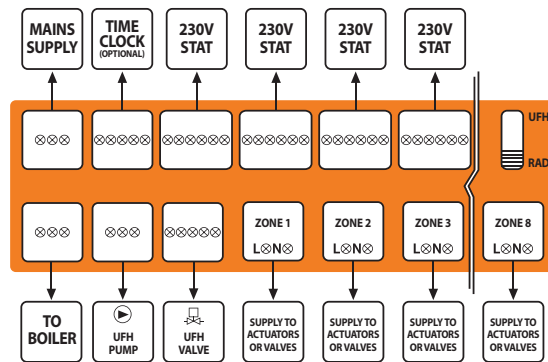

# Wiring Centre Series

# Model: UH8

|                              |                      |
|------------------------------|----------------------|
| Number of heating zones      | 8                    |
| Number of Hot Water Zones    | 0                    |
| Neon Indication              | Y                    |
| DIN Rail Mounting            | Y                    |
| Supply                       | 230v AC 50Hz 1 Phase |
| Relay Load Max               | 3 Amp Resistive      |
| Total Load Max               | 5 Amp Resistive      |
| IP Protection                | IP20                 |
| Installed Dimensions (L,H,D) | 384 x 148 x 60mm     |
| Weight                       | 850g                 |

## Product Dimensions (mm)