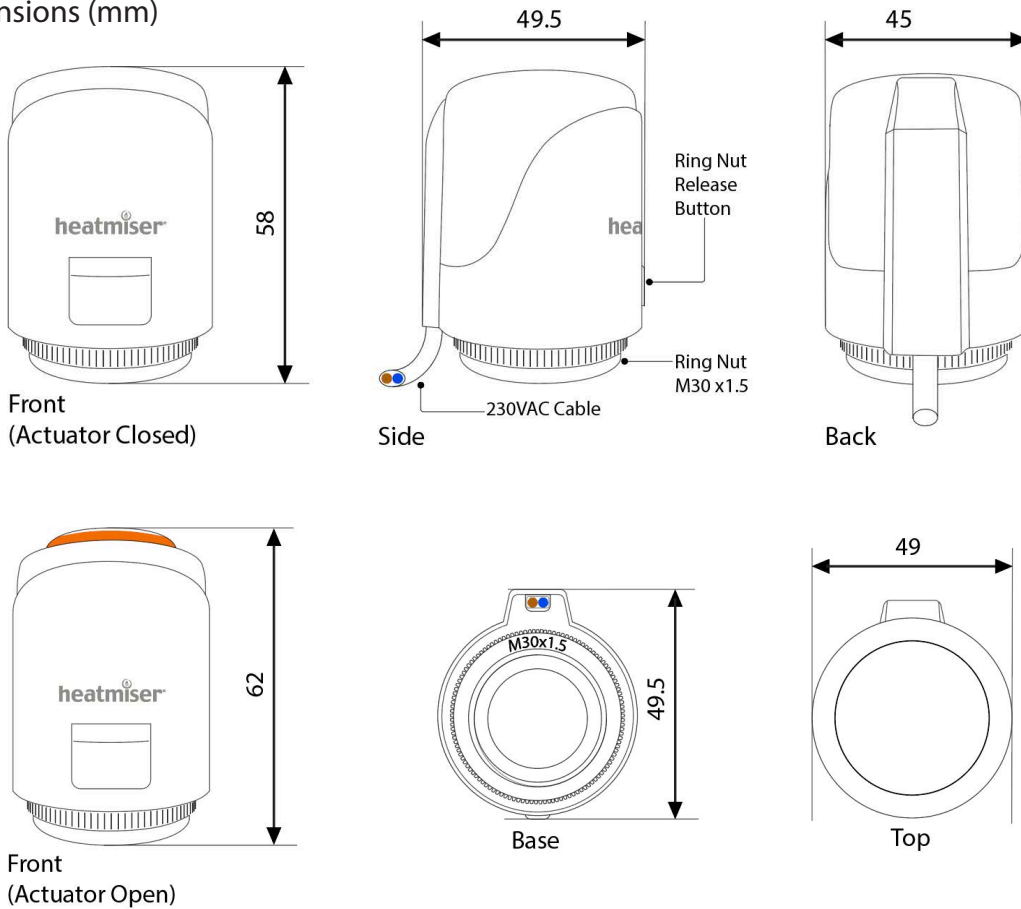

# Model: TA230

Power	230VAC
Consumption	2W
IP Protection	IP54
Stroke	3.5mm +/- 0.5
Valve Connection	Threaded Ring nut M30 x1.5
Opening Time	Start: 120 Seconds Finish: 180 Seconds
Weight	127g

## Product Dimensions (mm)