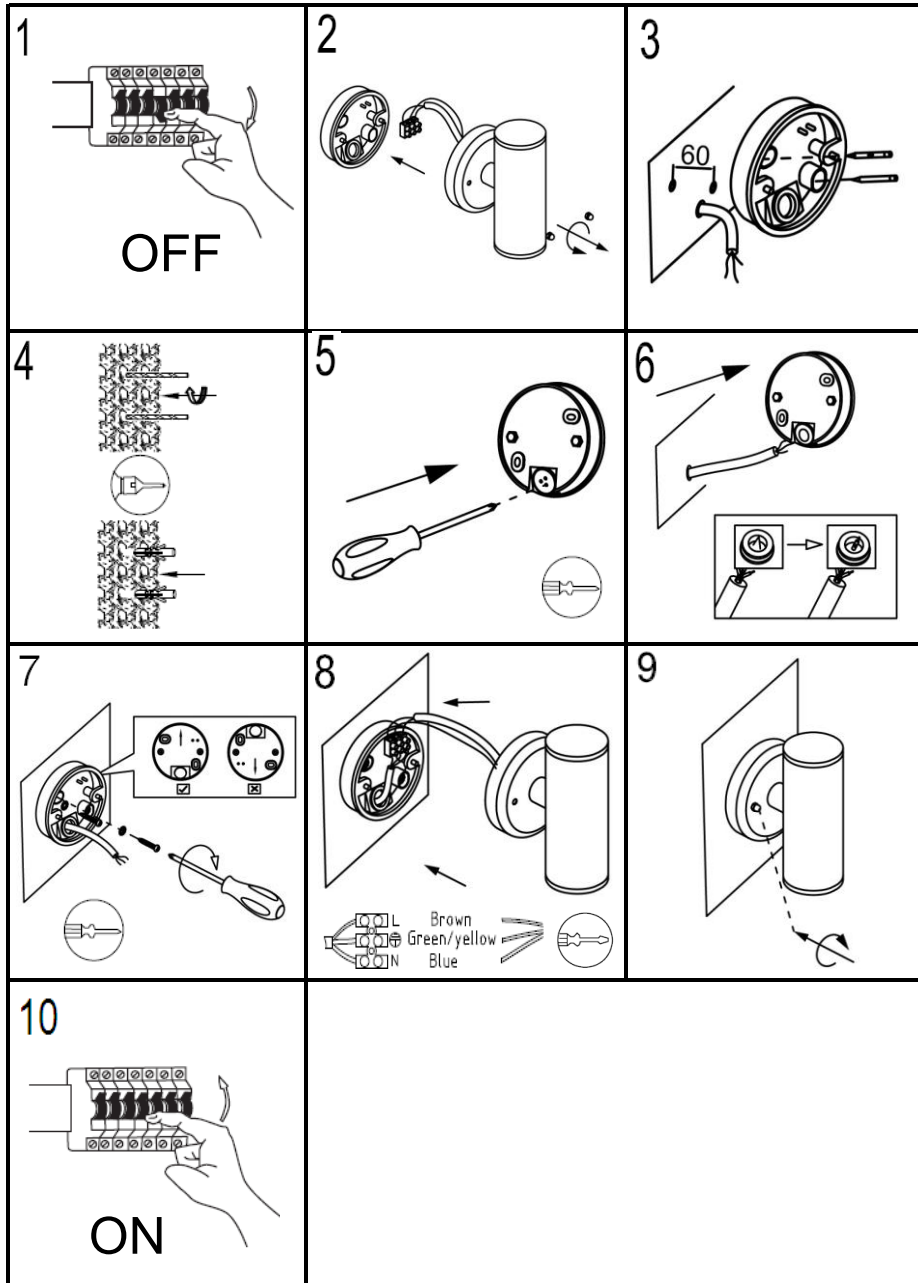

# LUTEC

**LUTEC Europe NV**

Ruiterijschool 14  
B-2930 Brasschaat - Belgium  
+32 3 284 51 62  
info@lutec-europe.com  
www.lutec.com

[www.lutec.com/services/global-network](http://www.lutec.com/services/global-network)